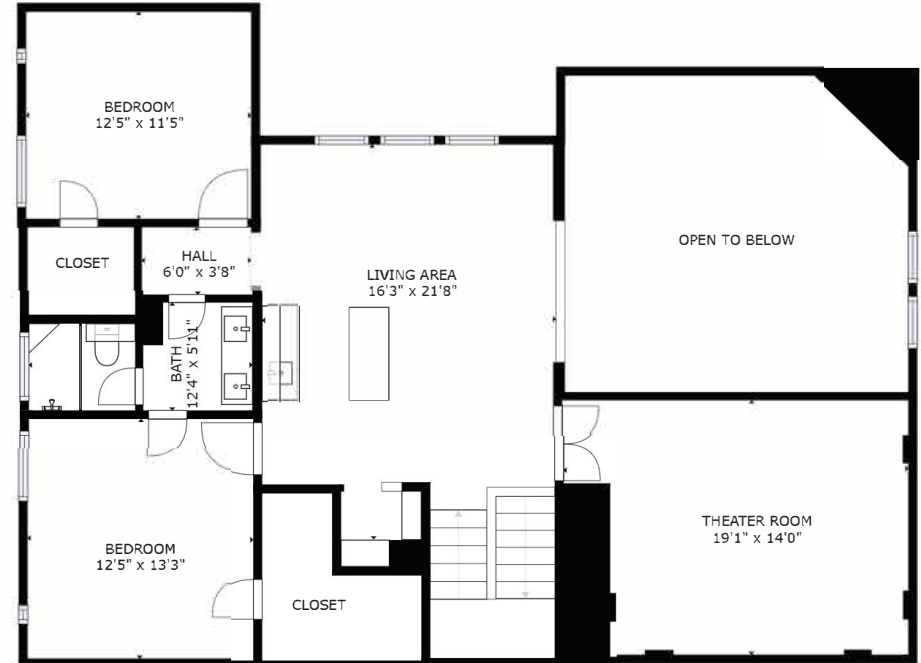

FLOOR 1

FLOOR 2

680 Waterbrook

GROSS INTERNAL AREA
 FLOOR 1: 2061 sq ft, FLOOR 2: 1205 sq ft
 SIZES AND DIMENSIONS ARE APPROXIMATE,
 ACTUAL MAY VARY.